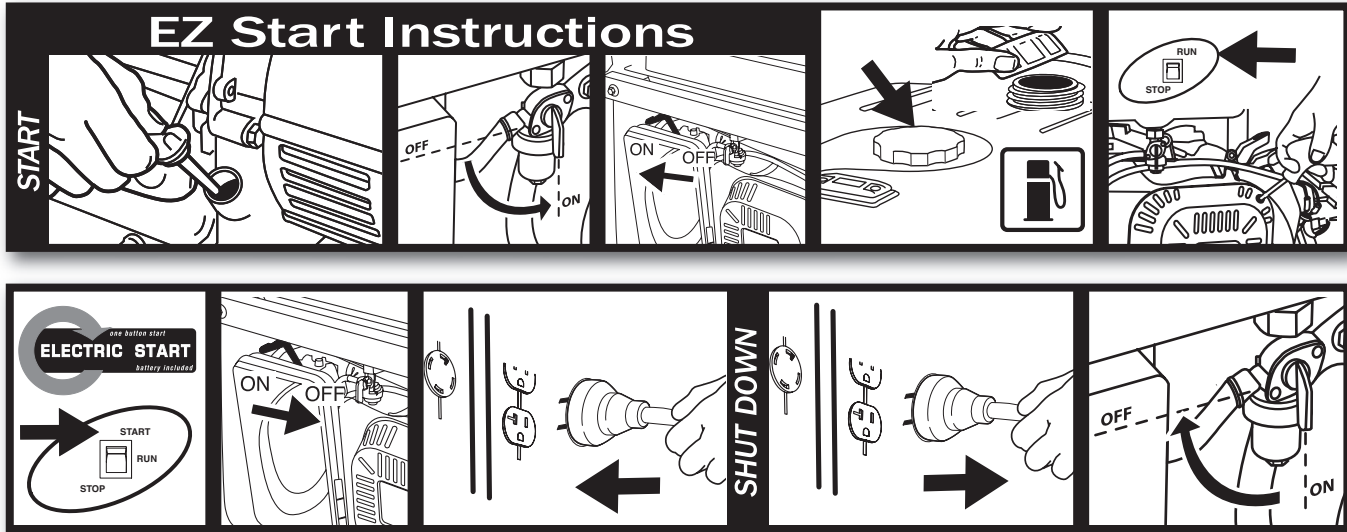

Easy-to-Start Instructions

Not only did we strive to design our **Westinghouse portable electric generators** to be durable, stylish and reliable, we also made sure they were **easy to start**.

We devised simple **step by step**, visual instructions and applied these to the side of each Westinghouse generator.

In addition, we go one step further by **color coding all touch points** a customer interfaces with in **yellow**, making it even easier to start your Westinghouse generator.